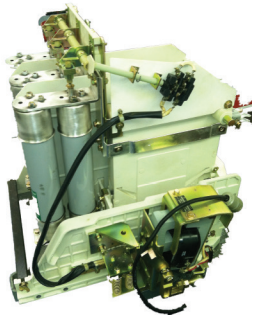

# Switchgear Unlimited is now **RESA Power Solutions.**

We've changed our name, but our commitment to switchgear lives on.

**Low Voltage Switchgear**  
(All Mfrs & Vintages)

**Medium Voltage Switchgear**  
(All Mfrs, Up to 38KV)

**Load Break Switches**  
(5KV and up)

**Contactors & Motor Starters**  
(Low & Medium Voltage)

**Motor Control Centers**  
(MCC, Buckets & Parts)

**Show Switchgear**  
(Testing & Training)